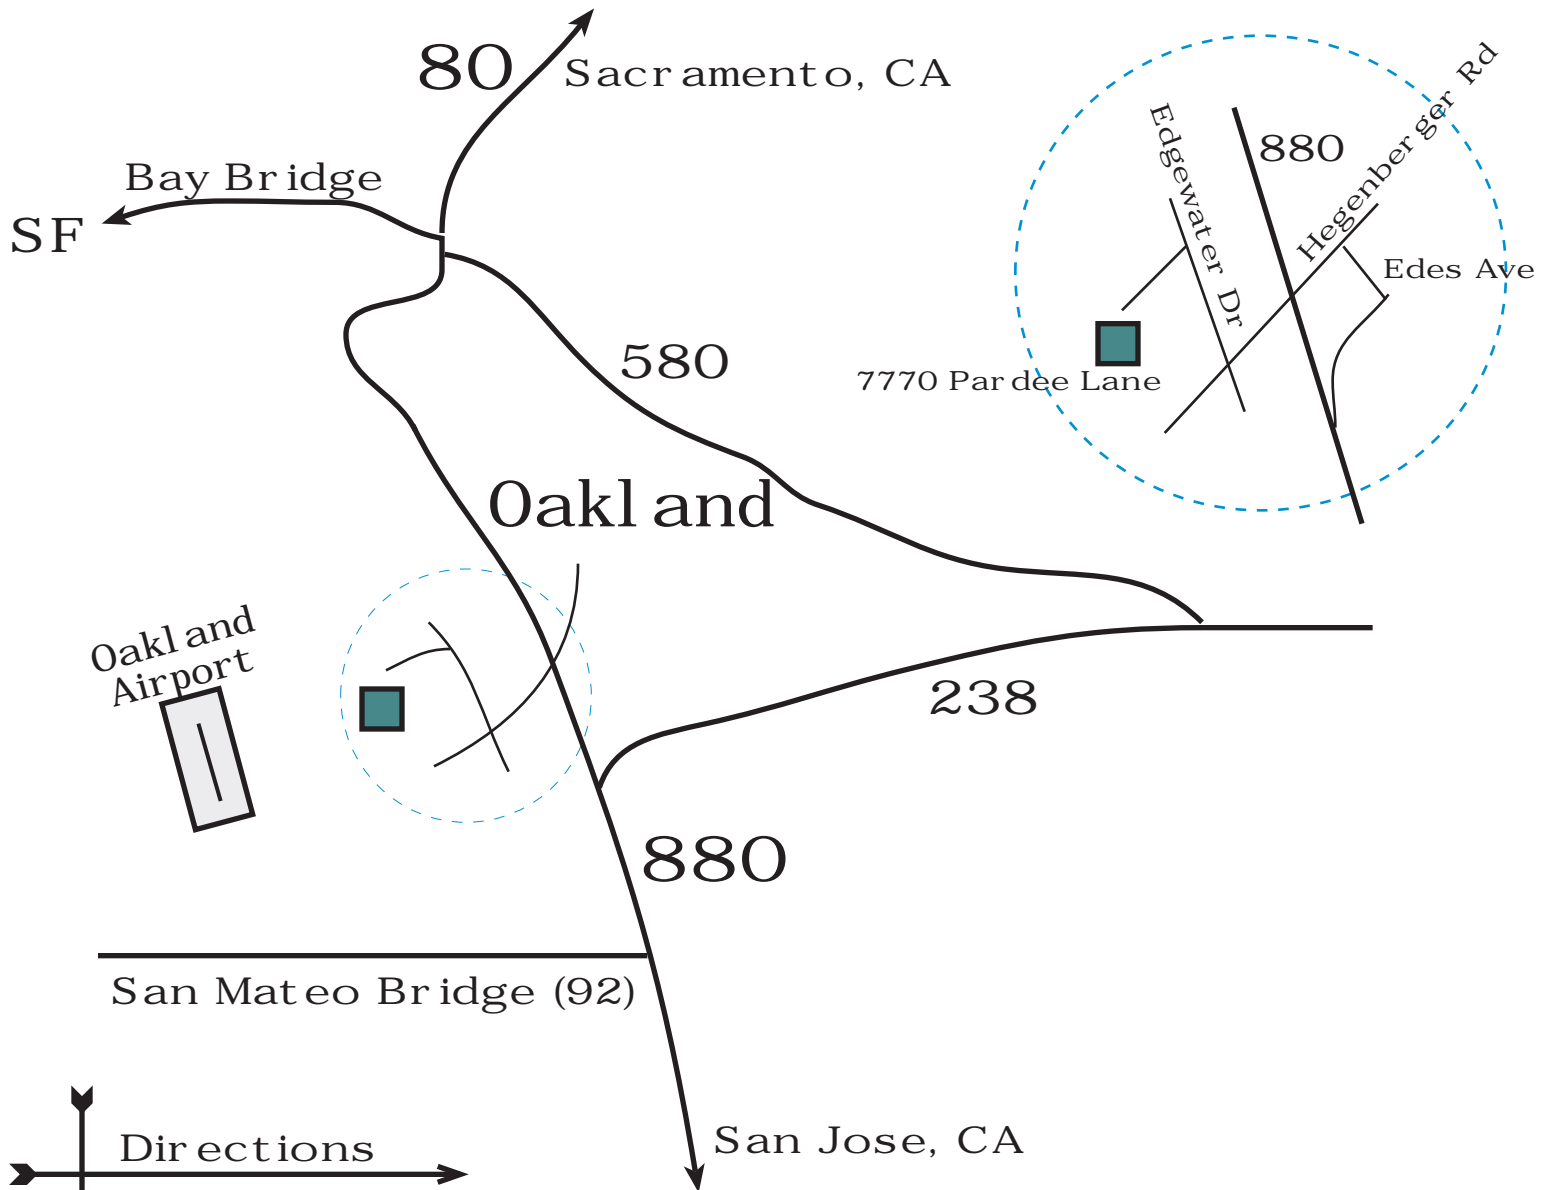

CHOW ENGINEERING

7770 Pardee Lane
Oakland, CA 94621
510.636.8500 main - 510.636.8544 fax

Directions

From the South Bay:

1. 880 North.
2. Exit Hegenberger Rd.
3. Turn left on Edes Ave (this jogs to Hegenberger Rd).
4. Turn left on Hegenberger Rd.
5. Turn right on Edgewater Dr.
6. Turn left on Pardee Lane.
7. Chow Engineering is at the end of Pardee on the south side.

From the North Bay:

1. 880 South.
2. Exit Hegenberger Rd.
3. Turn Right onto Hegenberger Rd.
4. Turn right on Edgewater Dr.
5. Turn left on Pardee Lane.
6. Chow Engineering is at the end of Pardee on the south side.

From the East Bay:

1. 580 West.
2. Merge to 880/238 West (left two lanes).
3. Follow 880 North (left lane).
4. Exit Hegenberger Rd.
5. Turn left on Edes Ave (this jogs to Hegenberger Rd).
6. Turn left on Hegenberger Rd.
7. Turn right on Edgewater Dr.
8. Turn left on Pardee Lane.
9. Chow Engineering is at the end of Pardee on the south side.